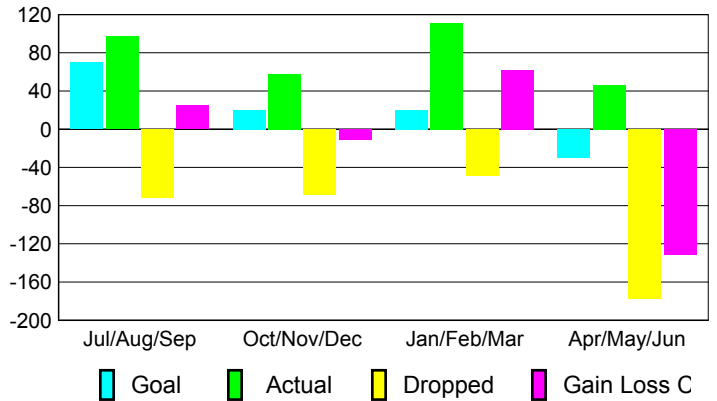

Membership Results 2009-2010

Goal, New, Dropped, Gain/Loss