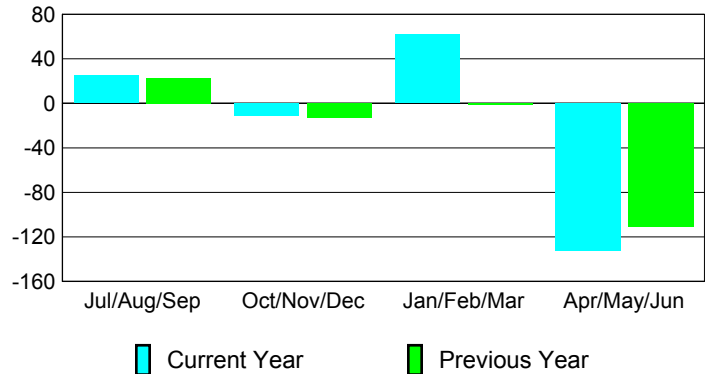

Membership Results
2009-2010

Membership
2008-2009

Month	Net Memb Goal	Actual New Memb	Actual Dropped Memb	Gain/Loss of Memb	Gain/Loss of Memb
Jul/Aug/Sep	70	97	-72	25	23
Oct/Nov/Dec	20	58	-69	-11	-13
Jan/Feb/Mar	20	111	-49	62	-1
Apr/May/June	-30	46	-178	-132	-111
Totals	80	312	-368	-56	-102

Membership Results 2009-2010

Goal, New, Dropped, Gain/Loss

Comparison of Membership Gain/Loss

Current Year Compared to the Previous Year

Gender Comparison 2009-2010